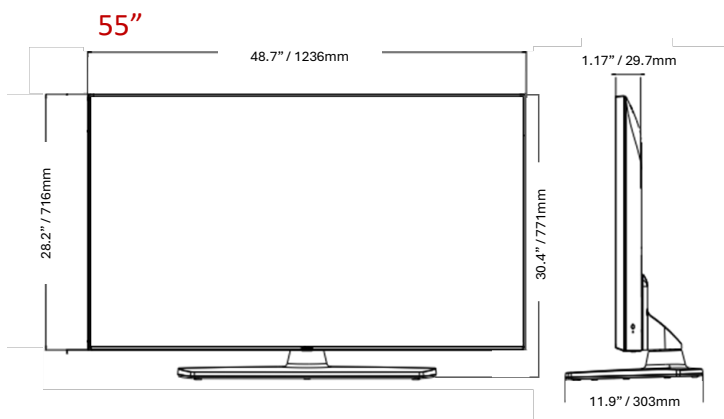

**Slim Depth for a Sleek Look**

With a slim design, the UK777H series integrates smoothly into the interiors, delivering a modern impression to guest.

**CONNECTIVITY\***

75" / 65" / 55" / 50"

Rear Horizontal (Bottom Facing)

# DIMENSIONED DRAWINGS