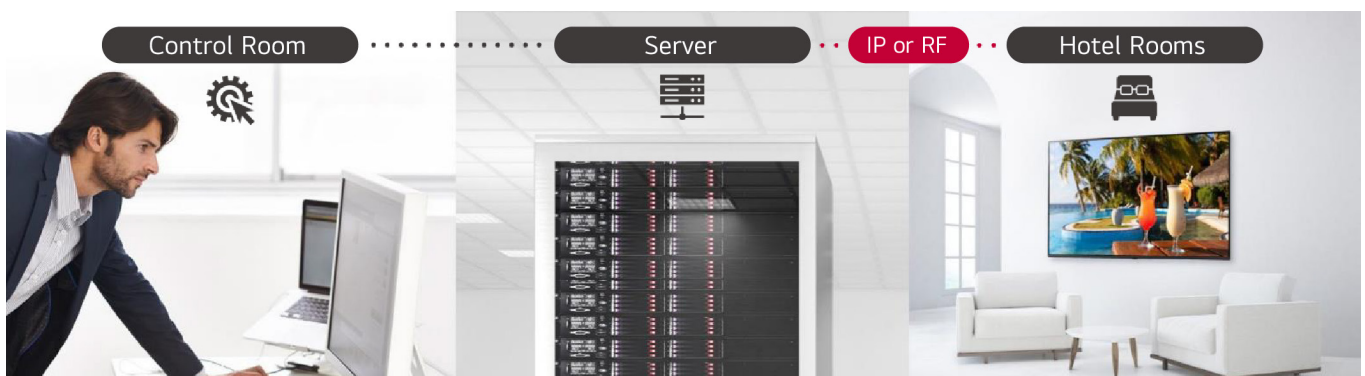

## Works with AirPlay®

With Apple AirPlay, guests can stream content to LG Pro:Centric Smart Hotel TVs, right from their iPhone or iPad, whether it's to watch movies and shows from their favorite apps or share what's on their Apple devices, including photos, personal videos, games and more. Guests simply scan a unique, on-screen QR code after checking in to privately and securely pair their iPhone or iPad directly to the TV in the room for the duration of their stay.

## Netflix and Other Favorite Apps at Your Fingertips

Stream your favorite shows and movies, including Netflix, Prime Video™, HBO Max®, YouTube™, and more, right from your guestroom TV. Relax and enjoy a wide range of entertainment, just as you would at home.\*

## Pro:Centric Direct

The Pro:Centric Direct hotel content management solution offers simple editing tools, making it easy to perform service and IP network-based remote management with a single click. Pro:Centric Direct enables users to customize their interface easily and efficiently manage all TVs in the facility. The most recent version provides IoT-based in-room control as well as voice control through LG Natural Language Processing.\*