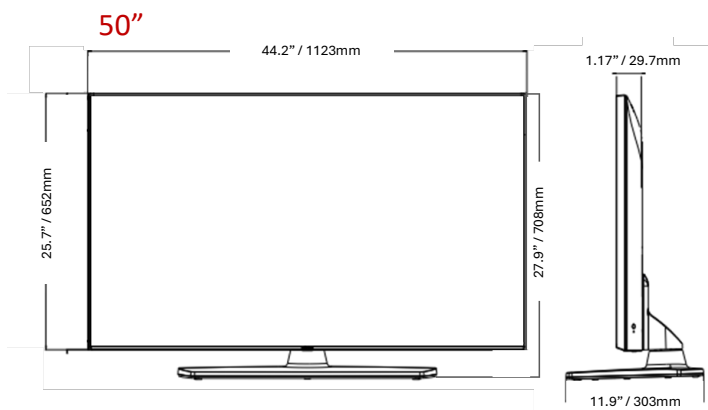

**Slim Depth for a Sleek Look**

With a slim design, the UK777H series integrates smoothly into the interiors, delivering a modern impression to guest.

**CONNECTIVITY\***

75" / 65" / 55" / 50"

Rear Horizontal (Bottom Facing)

# DIMENSIONED DRAWINGS