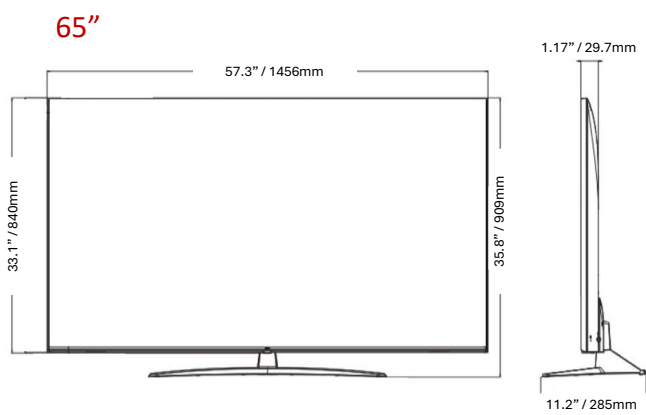

**Slim Depth for a Sleek Look**

With a slim design, the UK777H series integrates smoothly into the interiors, delivering a modern impression to guest.

**CONNECTIVITY\***

75" / 65" / 55" / 50"

Rear Horizontal (Bottom Facing)

# DIMENSIONED DRAWINGS