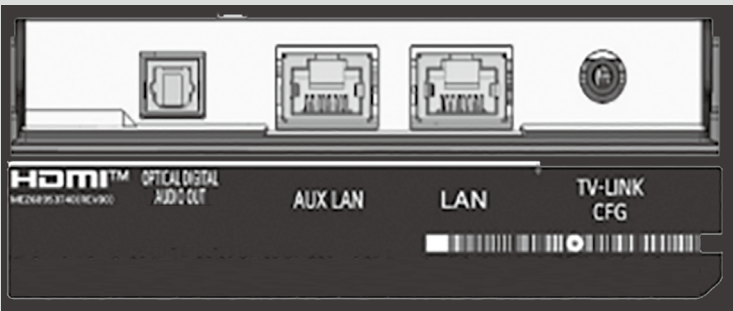

CONNECTIVITY*

75" / 65" / 55" / 50"

Rear Horizontal (Bottom Facing)

Rear Vertical (Side Facing)