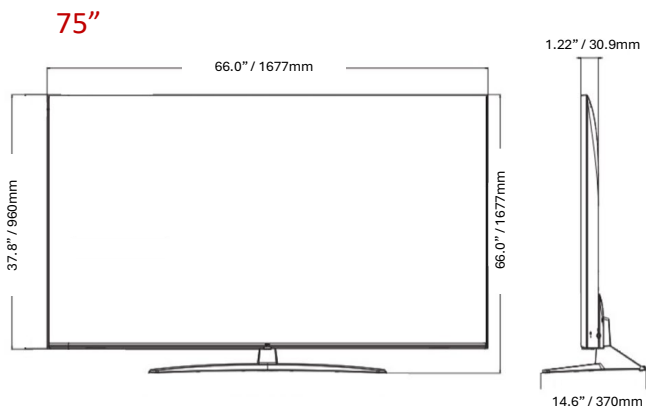

**Slim Depth for a Sleek Look**

With a slim design, the UK777H series integrates smoothly into the interiors, delivering a modern impression to guest.

**CONNECTIVITY\***

75" / 65" / 55" / 50"

Rear Horizontal (Bottom Facing)

# DIMENSIONED DRAWINGS