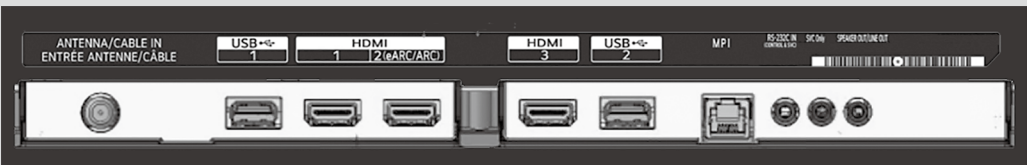

* Lettering and bar codes may not exactly match this illustration.