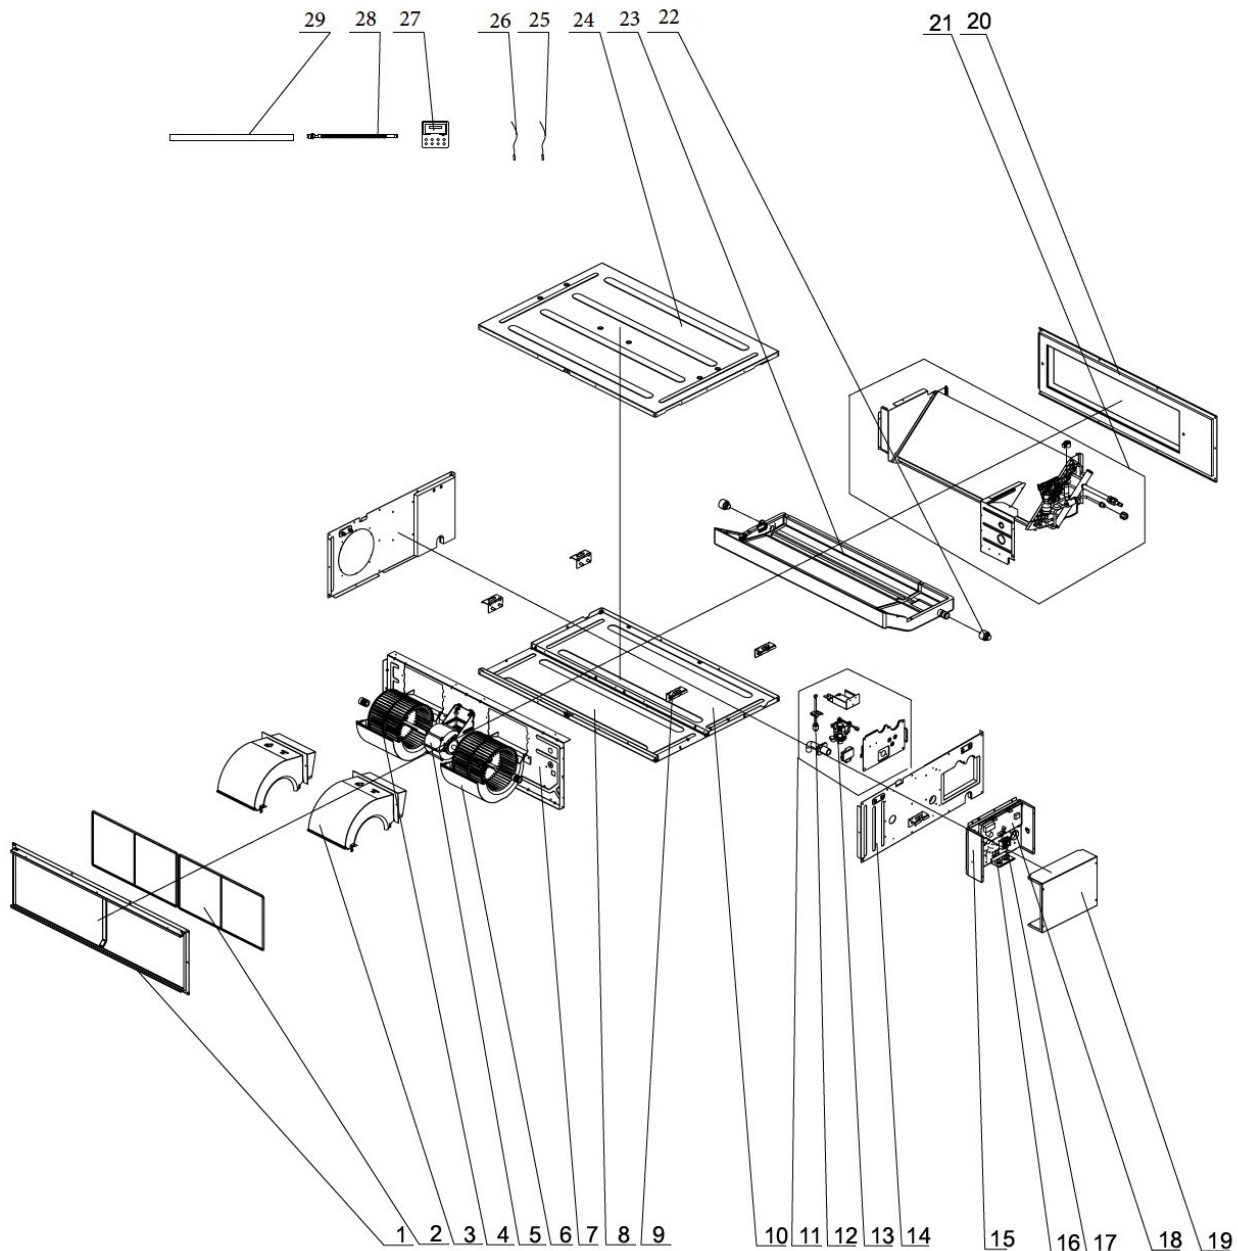

EXPLODED VIEW & PARTS LIST

Model Number:
DUC18HP230V1R32AH

DUC18HP230V1R32AH

No.	Part Description	Qty	Part No.
24	Top Cover Board Sub-Assy	1	01265200129
NS	Top Cover	1	01265200128
NS	Centrifugal fan Assy	1	15405200122
7	Blower Mounting Plate Sub-Assy	1	01325200079
NS	Supporter (Fan motor)	1	0180520027201
5	Brushless DC Motor	1	15705200016
4	Centrifugal Fan	2	10455200003
NS	Fan Nesting	1	0220520401
4	Propeller Housing (Upper)	2	26905200078
6	Propeller Housing (Lower)	2	26905200079
NS	Sponge (front Propeller Housing)	4	12205576
16	Cable Cross Loop	1	76513106
21	Evaporator Assy	1	011001063405
NS	Evaporator Assy	1	011001063404
NS	Gas Collecting Pipe Sub-Assy	1	030005000332
16	Cable Cross Loop	1	76513106
25	Temperature Sensor	1	390000592
26	Temperature Sensor	1	390000451
NS	Right Side Plate Assy	1	01315200148
NS	Right Side Plate Sub-Assy	1	01315200122
NS	Right Side Plate	1	01315200126
14	Left Side Plate Assy	1	01315200147
NS	Left Side Plate Sub-Assy	1	01315200123
NS	Left Side Plate	1	01315200127
23	Foam Sub-Assy	1	12505200025
22	Choke Plug of Drainpipe	2	76815214
10	Bottom Cover Plate	1	01265200131
20	Air Outlet Frame Assy	1	01375200026
NS	Air Outlet Frame Sub-Assy	1	01375200025
NS	Longitudinal Beam	1	01875200008
8	Cover Of Air-In	1	01265200132
NS	Return Air Frame Sub-Assy	1	017026000002
NS	Return Air Frame 1 (80 Housing)	2	012247000001
NS	Return Air Frame 2 (80 Shell)	2	012247000002
NS	Guide Groove (Return Air Frame)	2	012247000003
NS	Sponge (Return Air Frame)	1	1100000099101
2	Filter Sub-Assy	2	111001000045
11	Seal plate Assy	1	000112060191
NS	Seal plate	1	01495200078
13	Water Pump	1	43138000058
12	Liquid Level Switch	1	4502021603
29	Drainage Pipe Sub-Assy	1	04265200012
NS	Drainage Joint	1	26905200152
NS	Gas Sensor	1	340024060016
15	Electric Box Assy	1	100002082863
18	Main Board	1	300002064303
NS	Relay	1	44020366
17	Terminal Board	1	420001000002
NS	Jumper	1	4202021903
19	Electric Box cover	1	012020000080
9	Hook	4	02112466
27	Display Board	1	300001060714
NS	Front Panel	1	200003060151
NS	Temperature Sensor	1	3900800014701
NS	Signal Wire	1	4003800106
28	Corrugated Pipe	1	05015408
29	Drain Hose Sub-Assy	1	05232050
NS	Drain Hose	1	05232046