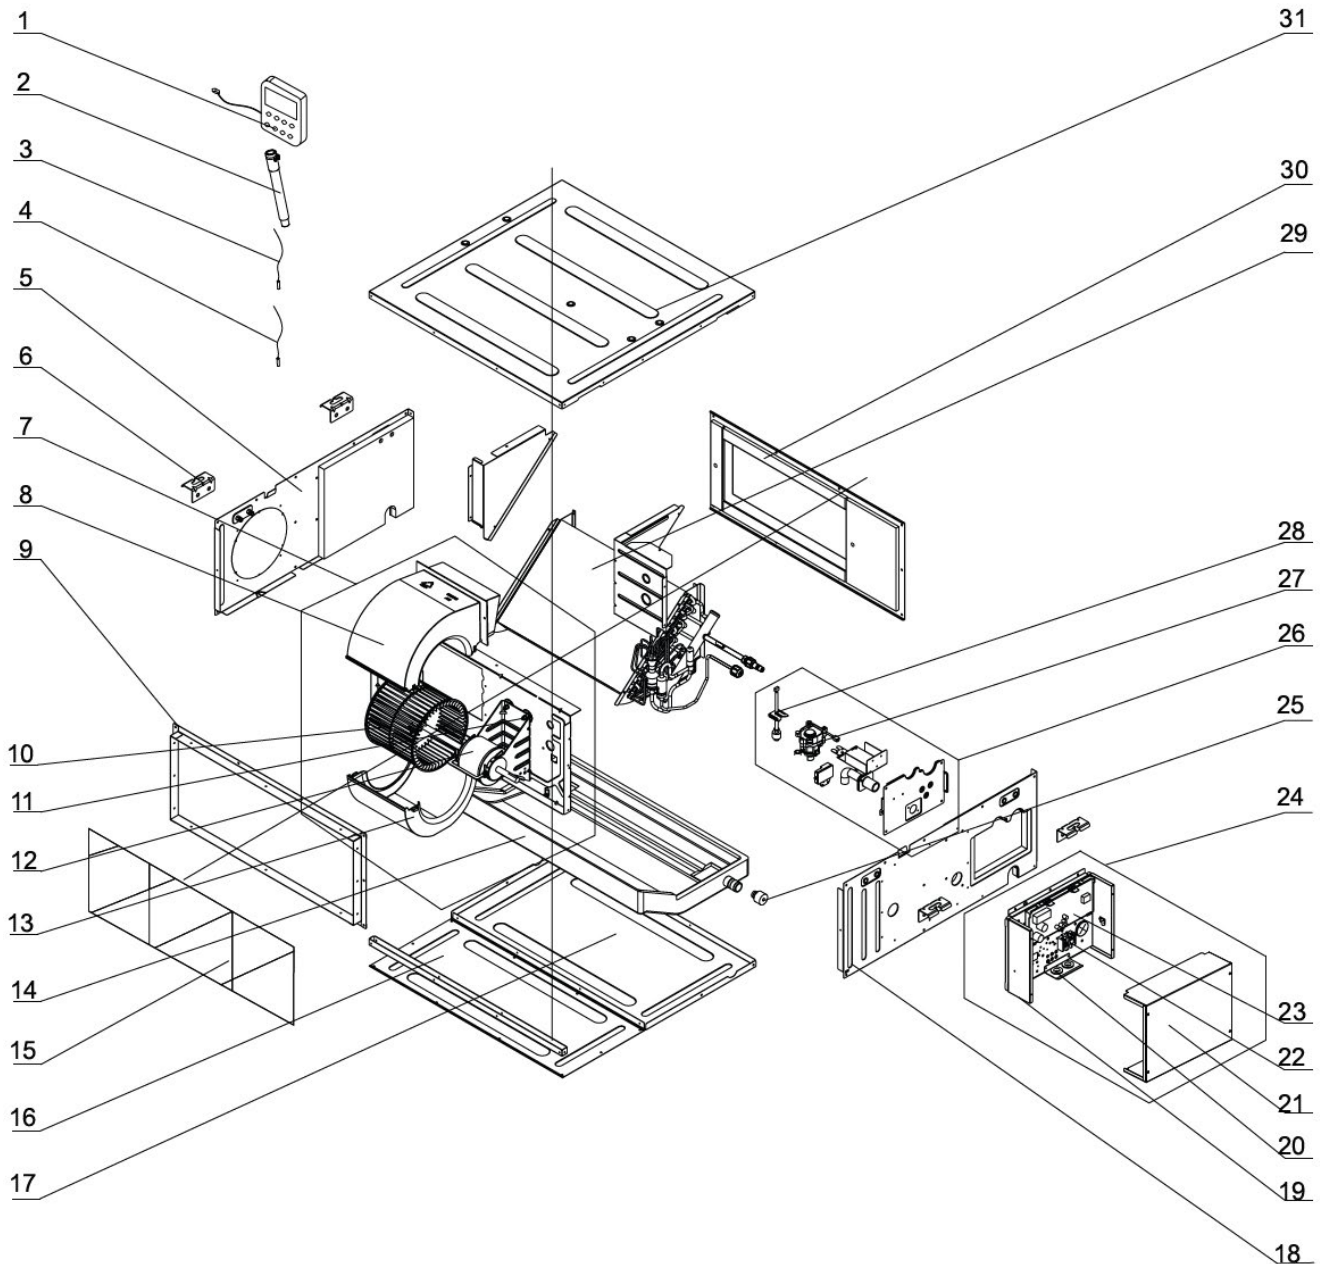

EXPLODED VIEW & PARTS LIST

Model Number:
DUC12HP230V1R32AH

DUC12HP230V1R32AH

No.	Part Description	Qty	Part No.
31	Top Cover Board Assy	1	01264100081
NS	Top Cover Board Sub-Assy	1	01264100080
NS	Top Cover	1	01265200180
7	Centrifugal fan Assy	1	000052060068
NS	Blower Mounting Plate Sub-Assy	1	01324100113
11	Supporter (Fan motor)	1	0180520027201
12	Brushless DC Motor	1	1570520000502
NS	Nut	2	70310128
10	Centrifugal Fan	1	104552000003
NS	Fan Nesting	1	0220520401
8	Propeller Housing (Upper)	1	26905200078
13	Propeller Housing (Lower)	1	26905200079
NS	Sponge (front Propeller Housing)	2	12205576
20	Cable Cross Loop	1	76513106
29	Evaporator Assy	1	011001060108
NS	Evaporator Assy	1	011001060101
20	Cable Cross Loop	1	76513106
3	Temperature Sensor	1	390000592
4	Temperature Sensor	1	390000451
5	Right Side Plate Assy	1	01315200148
NS	Right Side Plate Sub-Assy	1	01315200122
NS	Right Side Plate	1	01315200126
18	Left Side Plate Assy	1	01315200147
NS	Left Side Plate Sub-Assy	1	01315200123
NS	Left Side Plate	1	01315200127
14	Foam Sub-Assy	1	12505200038
25	Choke Plug of Drainpipe	2	76815214
17	Bottom Cover Plate	1	01265200181
30	Air Outlet Frame Assy	1	000141060135
NS	Air Outlet Frame Sub-Assy	1	01374100069
16	Cover Of Air-In	1	01265200182
9	Return Air Frame Sub-Assy	1	0170260000004
NS	Return Air Frame 2(80 Shell)	2	0122470000002
15	Filter Sub-Assy	1	111001000055
26	Seal plate Assy	1	000112060191
NS	Seal plate	1	01495200078
27	Water Pump	1	43138000058
28	Liquid Level Switch	1	4502021603
2	Drainage Pipe Sub-Assy	1	04265200012
NS	Drainage Joint	1	26905200152
NS	Gas Sensor	1	340024060016
24	Electric Box Assy	1	100002082863
23	Main Board	1	300002064303
NS	Relay	1	44020366
22	Terminal Board	1	420001000002
NS	Jumper	1	4202021901
21	Electric Box Cover	1	012020000080
6	Hook	4	02112466
1	Display Board	1	300001060714
NS	Front Panel	1	200003060151
NS	Temperature Sensor	1	3900800014701
NS	Signal Wire	1	4003800106
2	Drain Hose Sub-Assy	1	05232050
NS	Drain Hose	1	05232046