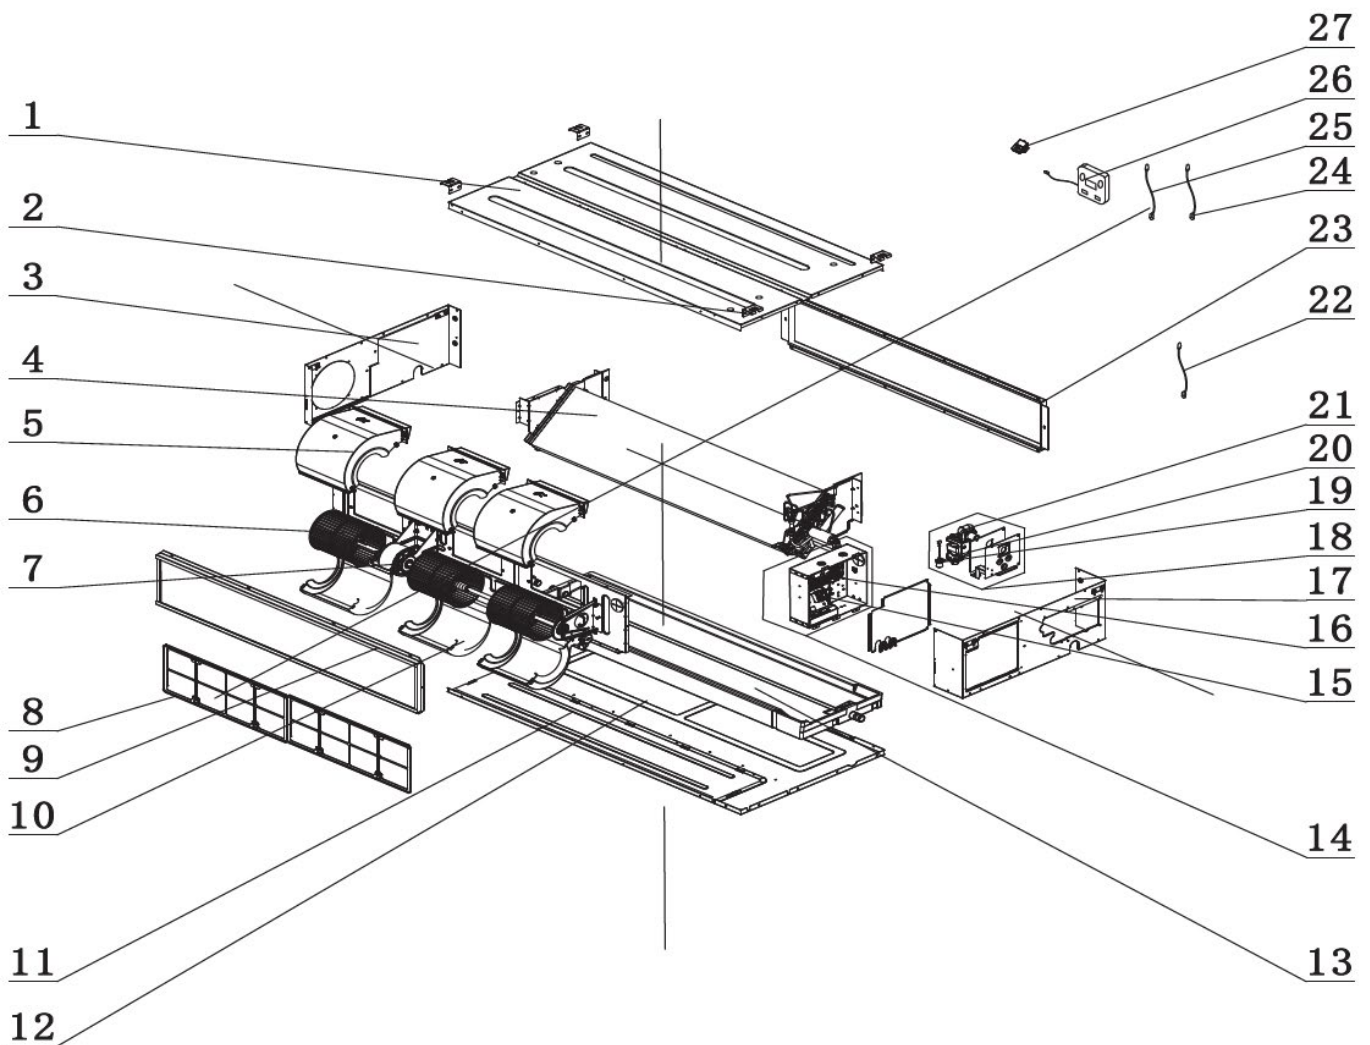

EXPLODED VIEW & PARTS LIST

Model Number:
DUC30HP230V1R32AH

DUC30HP230V1R32AH

No.	Part Description	Qty	Part No.
1	Top Cover Board Assy	1	000132060053
2	Hook	4	012045060010
3	Right Side Plate Assy	1	000081060116
4	Evaporator Assy	1	011001061753
5	Volute Casing	2	200230060003
6	Centrifugal Fan	2	103003060003
7	Brushless DC Motor	1	1570410000105
8	Filter Sub-Assy	2	111001060189
9	Air Intake Side Board Sub-assy	1	017040060003
10	Volute Casing	2	200230060004
11	Cover Of Air-In	1	012104060002
12	Bottom Cover Plate	1	012147060082
13	Water Tray Assy	1	000069060293
14	Electric Box Assy	1	100002083608
15	Terminal Board	1	42000100000207
16	Main Board	1	300002064402
17	Left Side Plate Assy	1	000080060106
18	Water Pump Assy	1	000104060048
19	Liquid Level Switch	1	430024000005
20	Water Pump	1	81200706001601
21	Pump Drainpipe	1	760022000001
22	Temperature Sensor	1	3900800014701
23	Air Outlet Side Board	1	012134060023
24	Temperature Sensor	1	390000596
25	Temperature Sensor	1	390000451
26	Display Board	1	300001060714
27	Gas Sensor	1	34002406001603