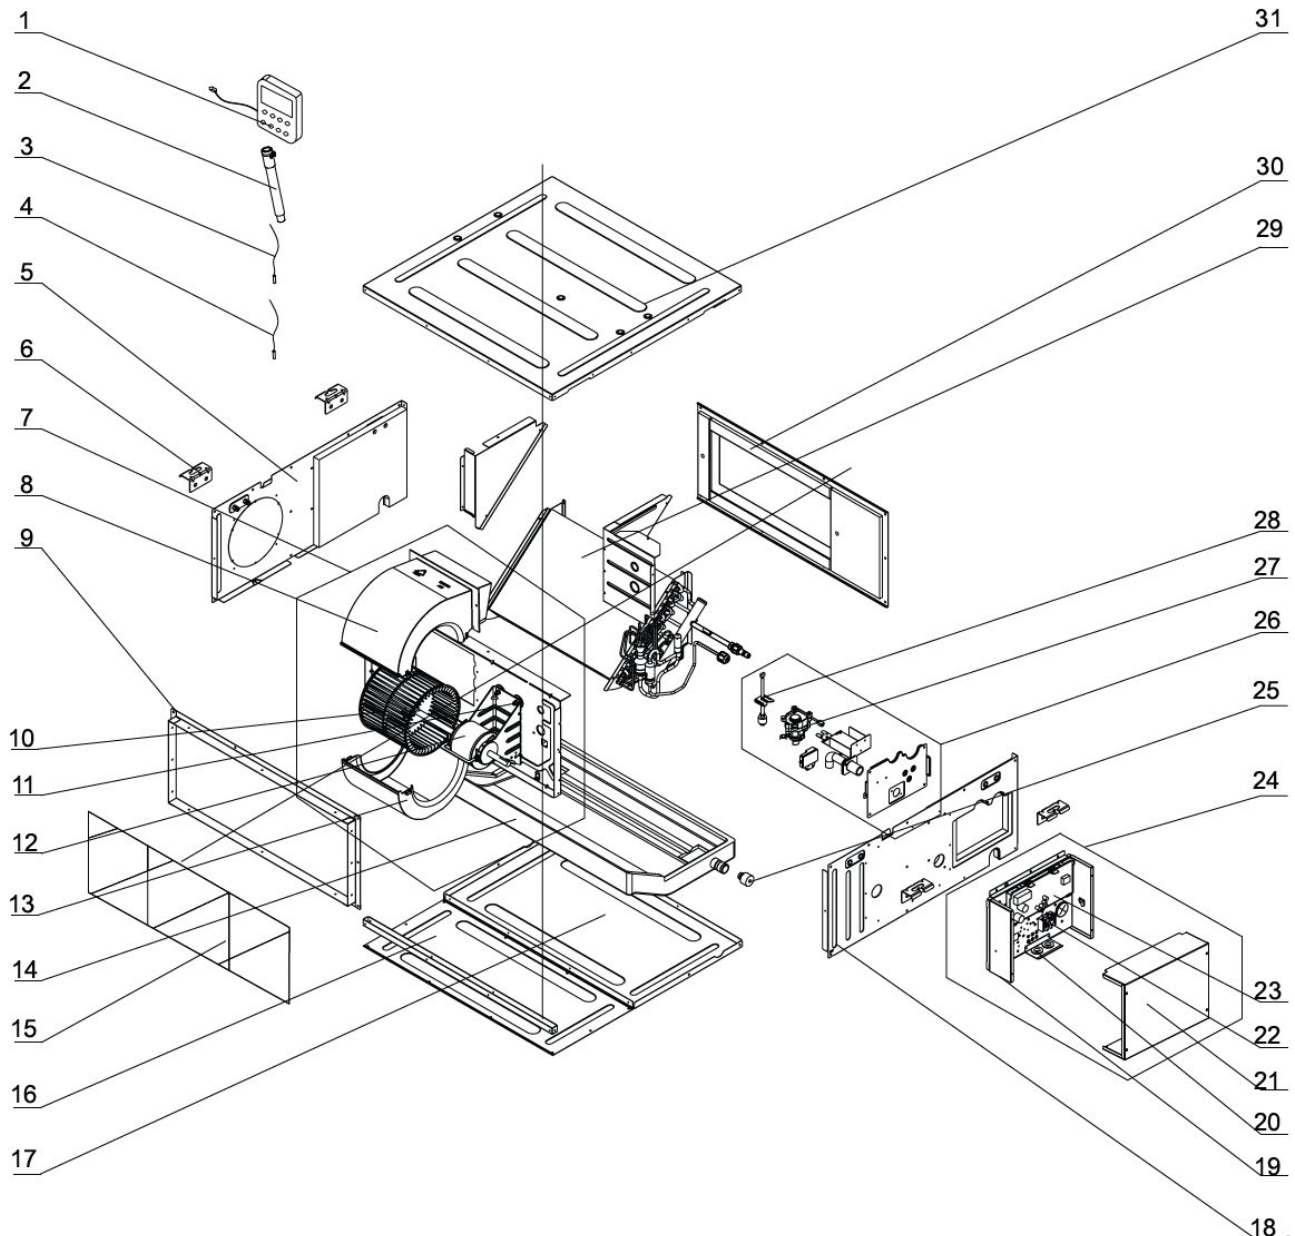

EXPLODED VIEW & PARTS LIST

Model Number:
DUC09HP230V1R32AH

PTAC DIRECT SALES, INC.
185 S. KIMBALL AVE., SUITE 130
SOUTHLAKE, TX 76092
877.454.7822
www.PTACdirect.com

DUC09HP230V1R32AH

No.	Part Description	Qty	Part No.
31	Top Cover Board Assy	1	01264100081
NS	Top Cover Board Sub-Assy	1	01264100080
NS	Top Cover	1	01265200180
7	Centrifugal fan Assy	1	000052060068
NS	Blower Mounting Plate Sub-Assy	1	01324100113
11	Supporter (Fan motor)	1	0180520027201
12	Brushless DC Motor	1	1570520000502
NS	Nut	2	70310128
10	Centrifugal Fan	1	104552000003
NS	Fan Nesting	1	0220520401
8	Propeller Housing (Upper)	1	26905200078
13	Propeller Housing (Lower)	1	26905200079
NS	Sponge (front Propeller Housing)	2	12205576
20	Cable Cross Loop	1	76513106
29	Evaporator Assy	1	011001060108
NS	Evaporator Assy	1	011001060101
20	Cable Cross Loop	1	76513106
3	Temperature Sensor	1	390000592
4	Temperature Sensor	1	390000451
5	Right Side Plate Assy	1	01315200148
NS	Right Side Plate Sub-Assy	1	01315200122
NS	Right Side Plate	1	01315200126
18	Left Side Plate Assy	1	01315200147
NS	Left Side Plate Sub-Assy	1	01315200123
NS	Left Side Plate	1	01315200127
14	Foam Sub-Assy	1	12505200038
25	Choke Plug of Drainpipe	2	76815214
17	Bottom Cover Plate	1	01265200181
30	Air Outlet Frame Assy	1	000141060135
NS	Air Outlet Frame Sub-Assy	1	01374100069
16	Cover Of Air-In	1	01265200182
9	Return Air Frame Sub-Assy	1	0170260000004
NS	Return Air Frame 2(80 Shell)	2	0122470000002
15	Filter Sub-Assy	1	1110010000055
26	Seal plate Assy	1	000112060191
NS	Seal plate	1	01495200078
27	Water Pump	1	43138000058
28	Liquid Level Switch	1	4502021603
2	Drainage Pipe Sub-Assy	1	04265200012
NS	Drainage Joint	1	26905200152
NS	Gas Sensor	1	340024060016
24	Electric Box Assy	1	100002082863
23	Main Board	1	300002064303
NS	Relay	1	44020366
22	Terminal Board	1	4200010000002
NS	Jumper	1	4202021901
21	Electric Box Cover	1	012020000080
6	Hook	4	02112466
1	Display Board	1	300001060714
NS	Front Panel	1	200003060151
NS	Temperature Sensor	1	3900800014701
NS	Signal Wire	1	4003800106
2	Drain Hose Sub-Assy	1	05232050
NS	Drain Hose	1	05232046