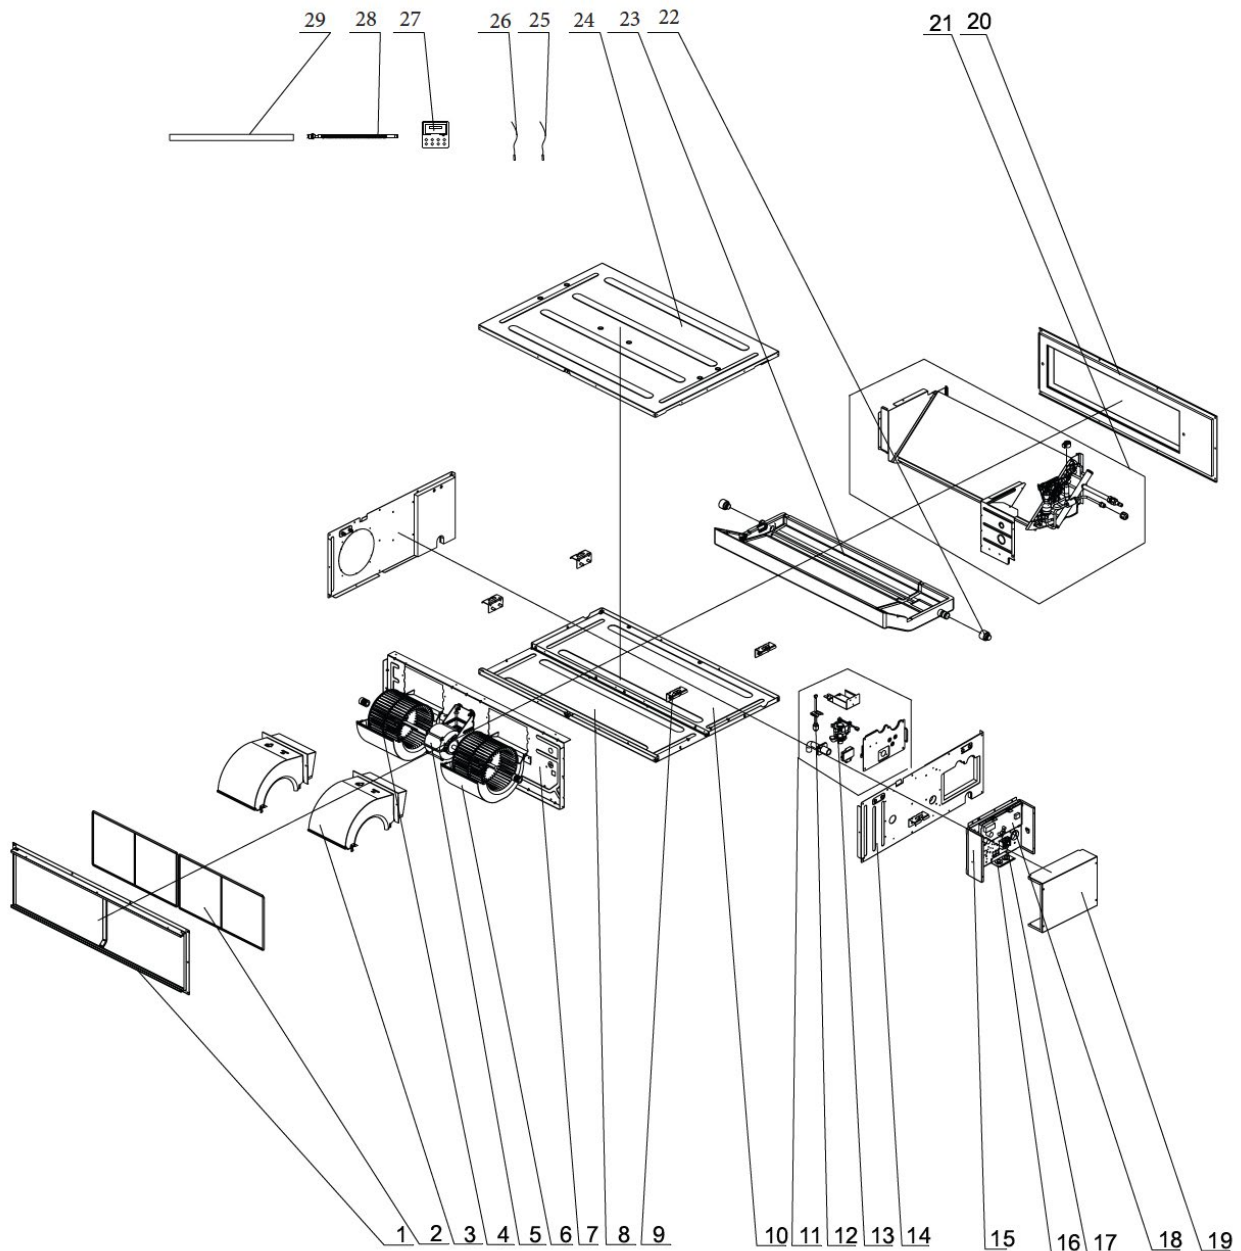

EXPLODED VIEW & PARTS LIST

Model Number:
DUC24HP230V1R32AH

DUC24HP230V1R32AH

No.	Part Description	Qty	Part No.
24	Top Cover Board Sub-assy	1	01265200129
NS	Top Cover	1	01265200128
NS	Centrifugal fan assy	1	15405200122
7	Blower Mounting Plate Sub-Assy	1	01325200079
NS	Supporter(Fan motor)	1	0180520027201
5	Brushless DC Motor	1	15705200016
4	Centrifugal Fan	2	10455200003
NS	Fan Nesting	1	0220520401
3	Propeller Housing(Upper)	2	26905200078
6	Propeller Housing(Lower)	2	26905200079
NS	Sponge(front Propeller Housing)	4	12205576
16	Cable Cross Loop	1	76513106
21	Evaporator Assy	1	011001063405
NS	Evaporator Assy	1	011001063404
NS	Gas Collecting Pipe Sub-Assy	1	030005000332
16	Cable Cross Loop	1	76513106
25	Temperature Sensor	1	390000592
26	Temperature Sensor	1	390000451
NS	Right Side Plate Assy	1	01315200148
NS	Right Side Plate Sub-Assy	1	01315200122
NS	Right Side Plate	1	01315200126
14	Left Side Plate Assy	1	01315200147
NS	Left Side Plate Sub-Assy	1	01315200123
NS	Left Side Plate	1	01315200127
23	Foam Sub-assy	1	12505200025
22	Choke Plug of Drain Pipe	2	76815214
10	Bottom Cover Plate	1	01265200131
20	Air Outlet Frame Assy	1	01375200026
NS	Air Outlet Frame Sub-assy	1	01375200025
NS	Longitudinal Beam	1	01875200008
8	Cover Of Air-In	1	01265200132
NS	Return Air Frame Sub-Assy	1	017026000002
NS	Return Air Frame 1(80 Housing)	2	012247000001
NS	Return Air Frame 2 (80 Shell)	2	012247000002
NS	Guide Groove(Return Air Frame)	2	012247000003
NS	Sponge	1	11000000099101
2	Filter Sub-Assy	2	111001000045
11	Seal plate Assy	1	000112060191
NS	Seal plate	1	01495200078
13	Water Pump	1	43138000058
12	Liquid Level Switch	1	4502021603
29	Drainage Pipe Sub-assy	1	04265200012
NS	Drainage Joint	1	26905200152
NS	Gas Sensor	1	340024060016
15	Electric Box Assy	1	100002082863
18	Main Board	1	300002064303
NS	Relay	1	44020366
17	Terminal Board	1	420001000002
NS	Jumper	1	4202021905
19	Electric Box Cover	1	012020000080
9	Hook	4	02112466
27	Display Board	1	300001060714
NS	Front Panel	1	200003060151
NS	Temperature Sensor	1	3900800014701
NS	Signal Wire	1	4003800106
28	Corrugated Pipe	1	05015408
29	Drain Hose Sub-Assy	1	05232050
NS	Drain Hose	1	05232046