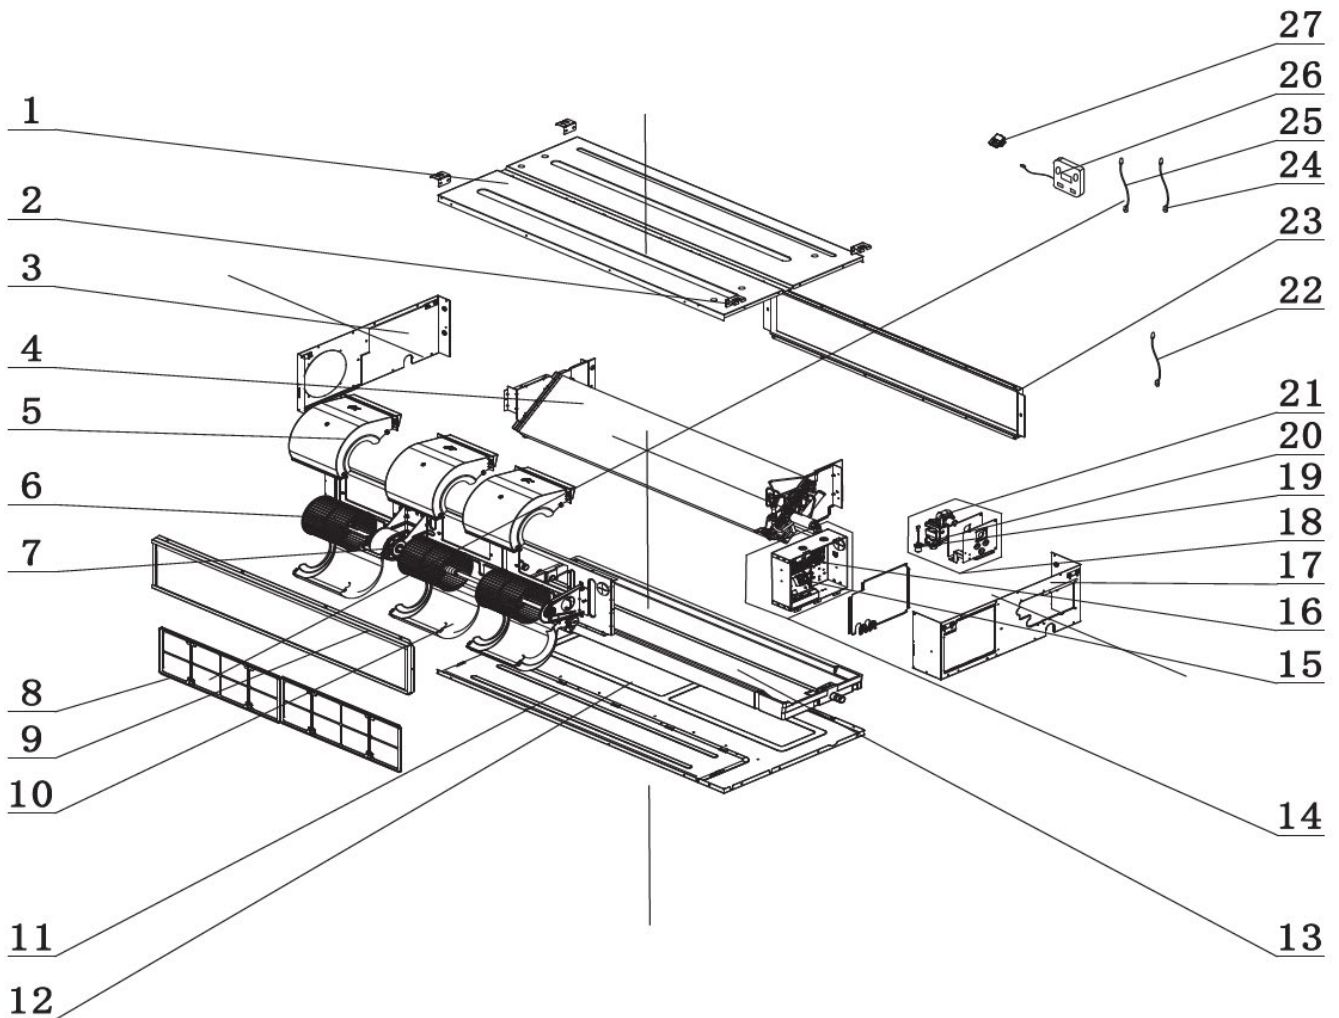

DUC30HP230V1R32AH

No.	Part Description	Qty	Part No.
1	Top Cover Board Assy	1	000132060053
2	Hook	4	012045060010
3	Right Side Plate Assy	1	000081060116
4	Evaporator Assy	1	011001061753
5	Volute Casing	2	200230060003
6	Centrifugal Fan	2	103003060003
7	Brushless DC Motor	1	1570410000105
8	Filter Sub-Assy	2	111001060189
9	Air Intake Side Board Sub-assy	1	017040060003
10	Volute Casing	2	200230060004
11	Cover Of Air-In	1	012104060002
12	Bottom Cover Plate	1	012147060082
13	Water Tray Assy	1	000069060293
14	Electric Box Assy	1	100002083608
15	Terminal Board	1	42000100000207
16	Main Board	1	300002064402
17	Left Side Plate Assy	1	000080060106
18	Water Pump Assy	1	000104060048
19	Liquid Level Switch	1	430024000005
20	Water Pump	1	81200706001601
21	Pump Drainpipe	1	760022000001
22	Temperature Sensor	1	3900800014701
23	Air Outlet Side Board	1	012134060023
24	Temperature Sensor	1	390000596
25	Temperature Sensor	1	390000451
26	Display Board	1	300001060714
27	Gas Sensor	1	34002406001603

EXPLODED VIEW & PARTS LIST

Model Number:
DUC36HP230V1R32AH