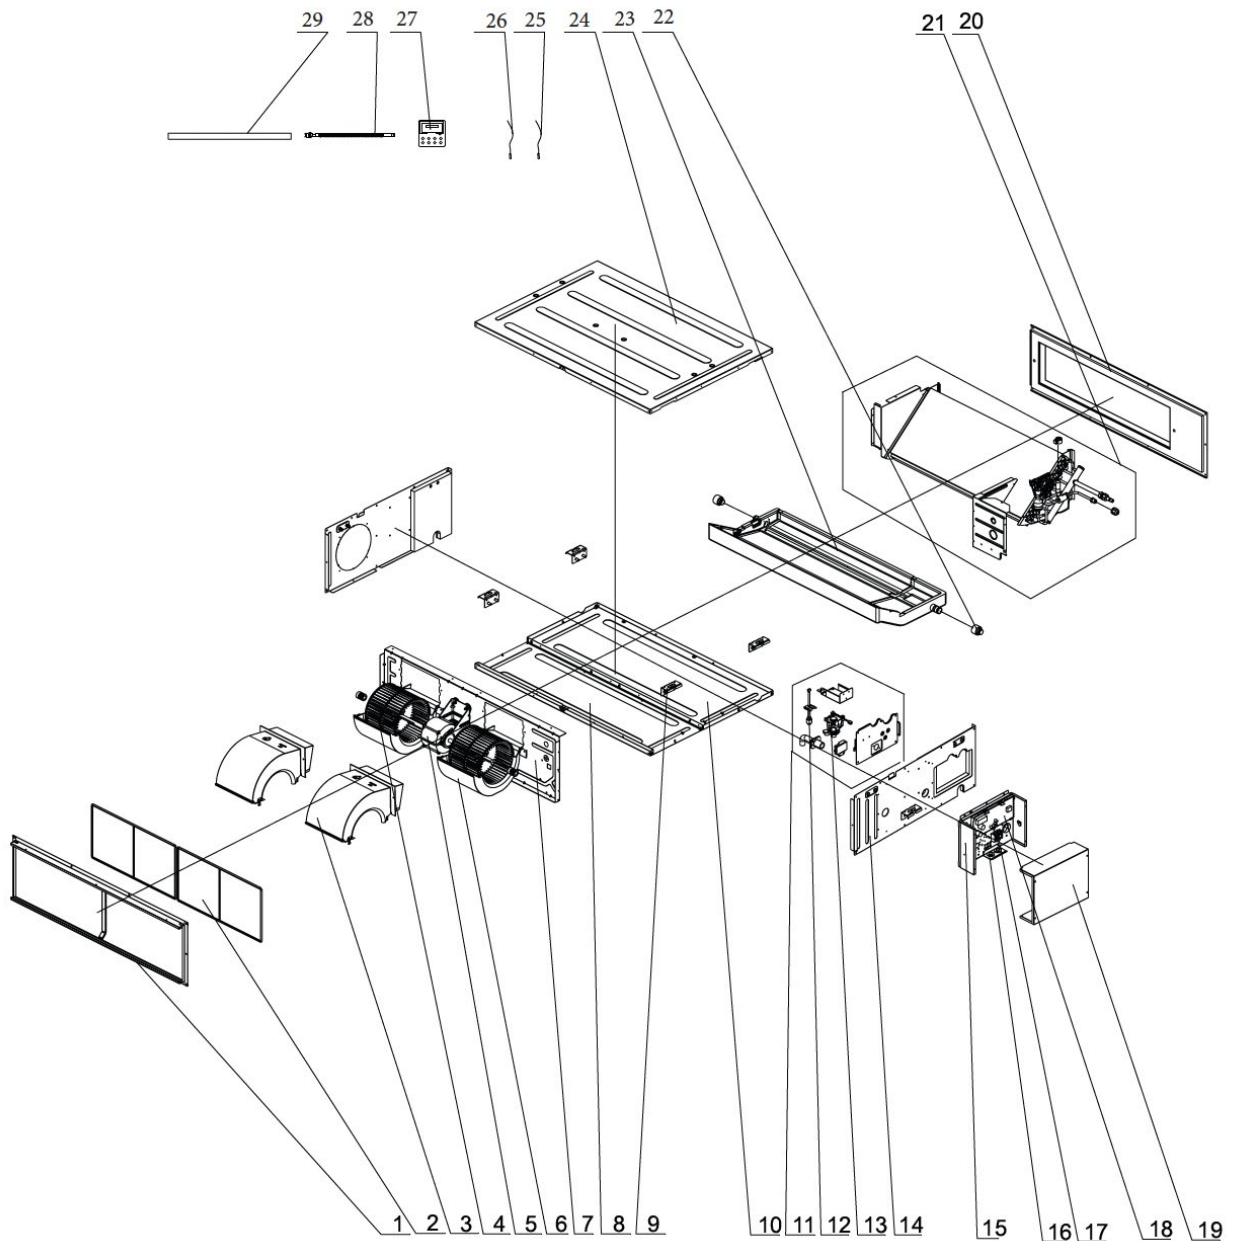

EXPLODED VIEW & PARTS LIST

Model Number:
DUC21HP230V1R32AH

DUC21HP230V1R32AH

No.	Part Description	Qty	Part No.
24	Top Cover Board Sub-assy	1	01265200129
NS	Top Cover	1	01265200128
NS	Centrifugal fan assy	1	15405200122
7	Blower Mounting Plate Sub-Assy	1	01325200079
NS	Supporter(Fan motor)	1	0180520027201
5	Brushless DC Motor	1	15705200016
4	Centrifugal Fan	2	10455200003
NS	Fan Nesting	1	0220520401
3	Propeller Housing(Upper)	2	26905200078
6	Propeller Housing(Lower)	2	26905200079
NS	Sponge(front Propeller Housing)	4	12205576
16	Cable Cross Loop	1	76513106
21	Evaporator Assy	1	011001063405
NS	Evaporator Assy	1	011001063404
NS	Gas Collecting Pipe Sub-Assy	1	030005000332
16	Cable Cross Loop	1	76513106
25	Temperature Sensor	1	390000592
26	Temperature Sensor	1	390000451
NS	Right Side Plate Assy	1	01315200148
NS	Right Side Plate Sub-Assy	1	01315200122
NS	Right Side Plate	1	01315200126
14	Left Side Plate Assy	1	01315200147
NS	Left Side Plate Sub-Assy	1	01315200123
NS	Left Side Plate	1	01315200127
23	Foam Sub-assy	1	12505200025
22	Choke Plug of Drain Pipe	2	76815214
10	Bottom Cover Plate	1	01265200131
20	Air Outlet Frame Assy	1	01375200026
NS	Air Outlet Frame Sub-assy	1	01375200025
NS	Longitudinal Beam	1	01875200008
8	Cover Of Air-In	1	01265200132
NS	Return Air Frame Sub-Assy	1	017026000002
NS	Return Air Frame 1(80 Housing)	2	012247000001
NS	Return Air Frame 2 (80 Shell)	2	012247000002
NS	Guide Groove(Return Air Frame)	2	012247000003
NS	Sponge	1	11000000099101
2	Filter Sub-Assy	2	111001000045
11	Seal plate Assy	1	000112060191
NS	Seal plate	1	01495200078
13	Water Pump	1	43138000058
12	Liquid Level Switch	1	4502021603
29	Drainage Pipe Sub-assy	1	04265200012
NS	Drainage Joint	1	26905200152
NS	Gas Sensor	1	340024060016
15	Electric Box Assy	1	100002082863
18	Main Board	1	300002064303
NS	Relay	1	44020366
17	Terminal Board	1	420001000002
NS	Jumper	1	4202021904
19	Electric Box Cover	1	012020000080
9	Hook	4	02112466
27	Display Board	1	300001060714
NS	Front Panel	1	200003060151
NS	Temperature Sensor	1	3900800014701
NS	Signal Wire	1	4003800106
28	Corrugated Pipe	1	05015408
29	Drain Hose Sub-Assy	1	05232050
NS	Drain Hose	1	05232046